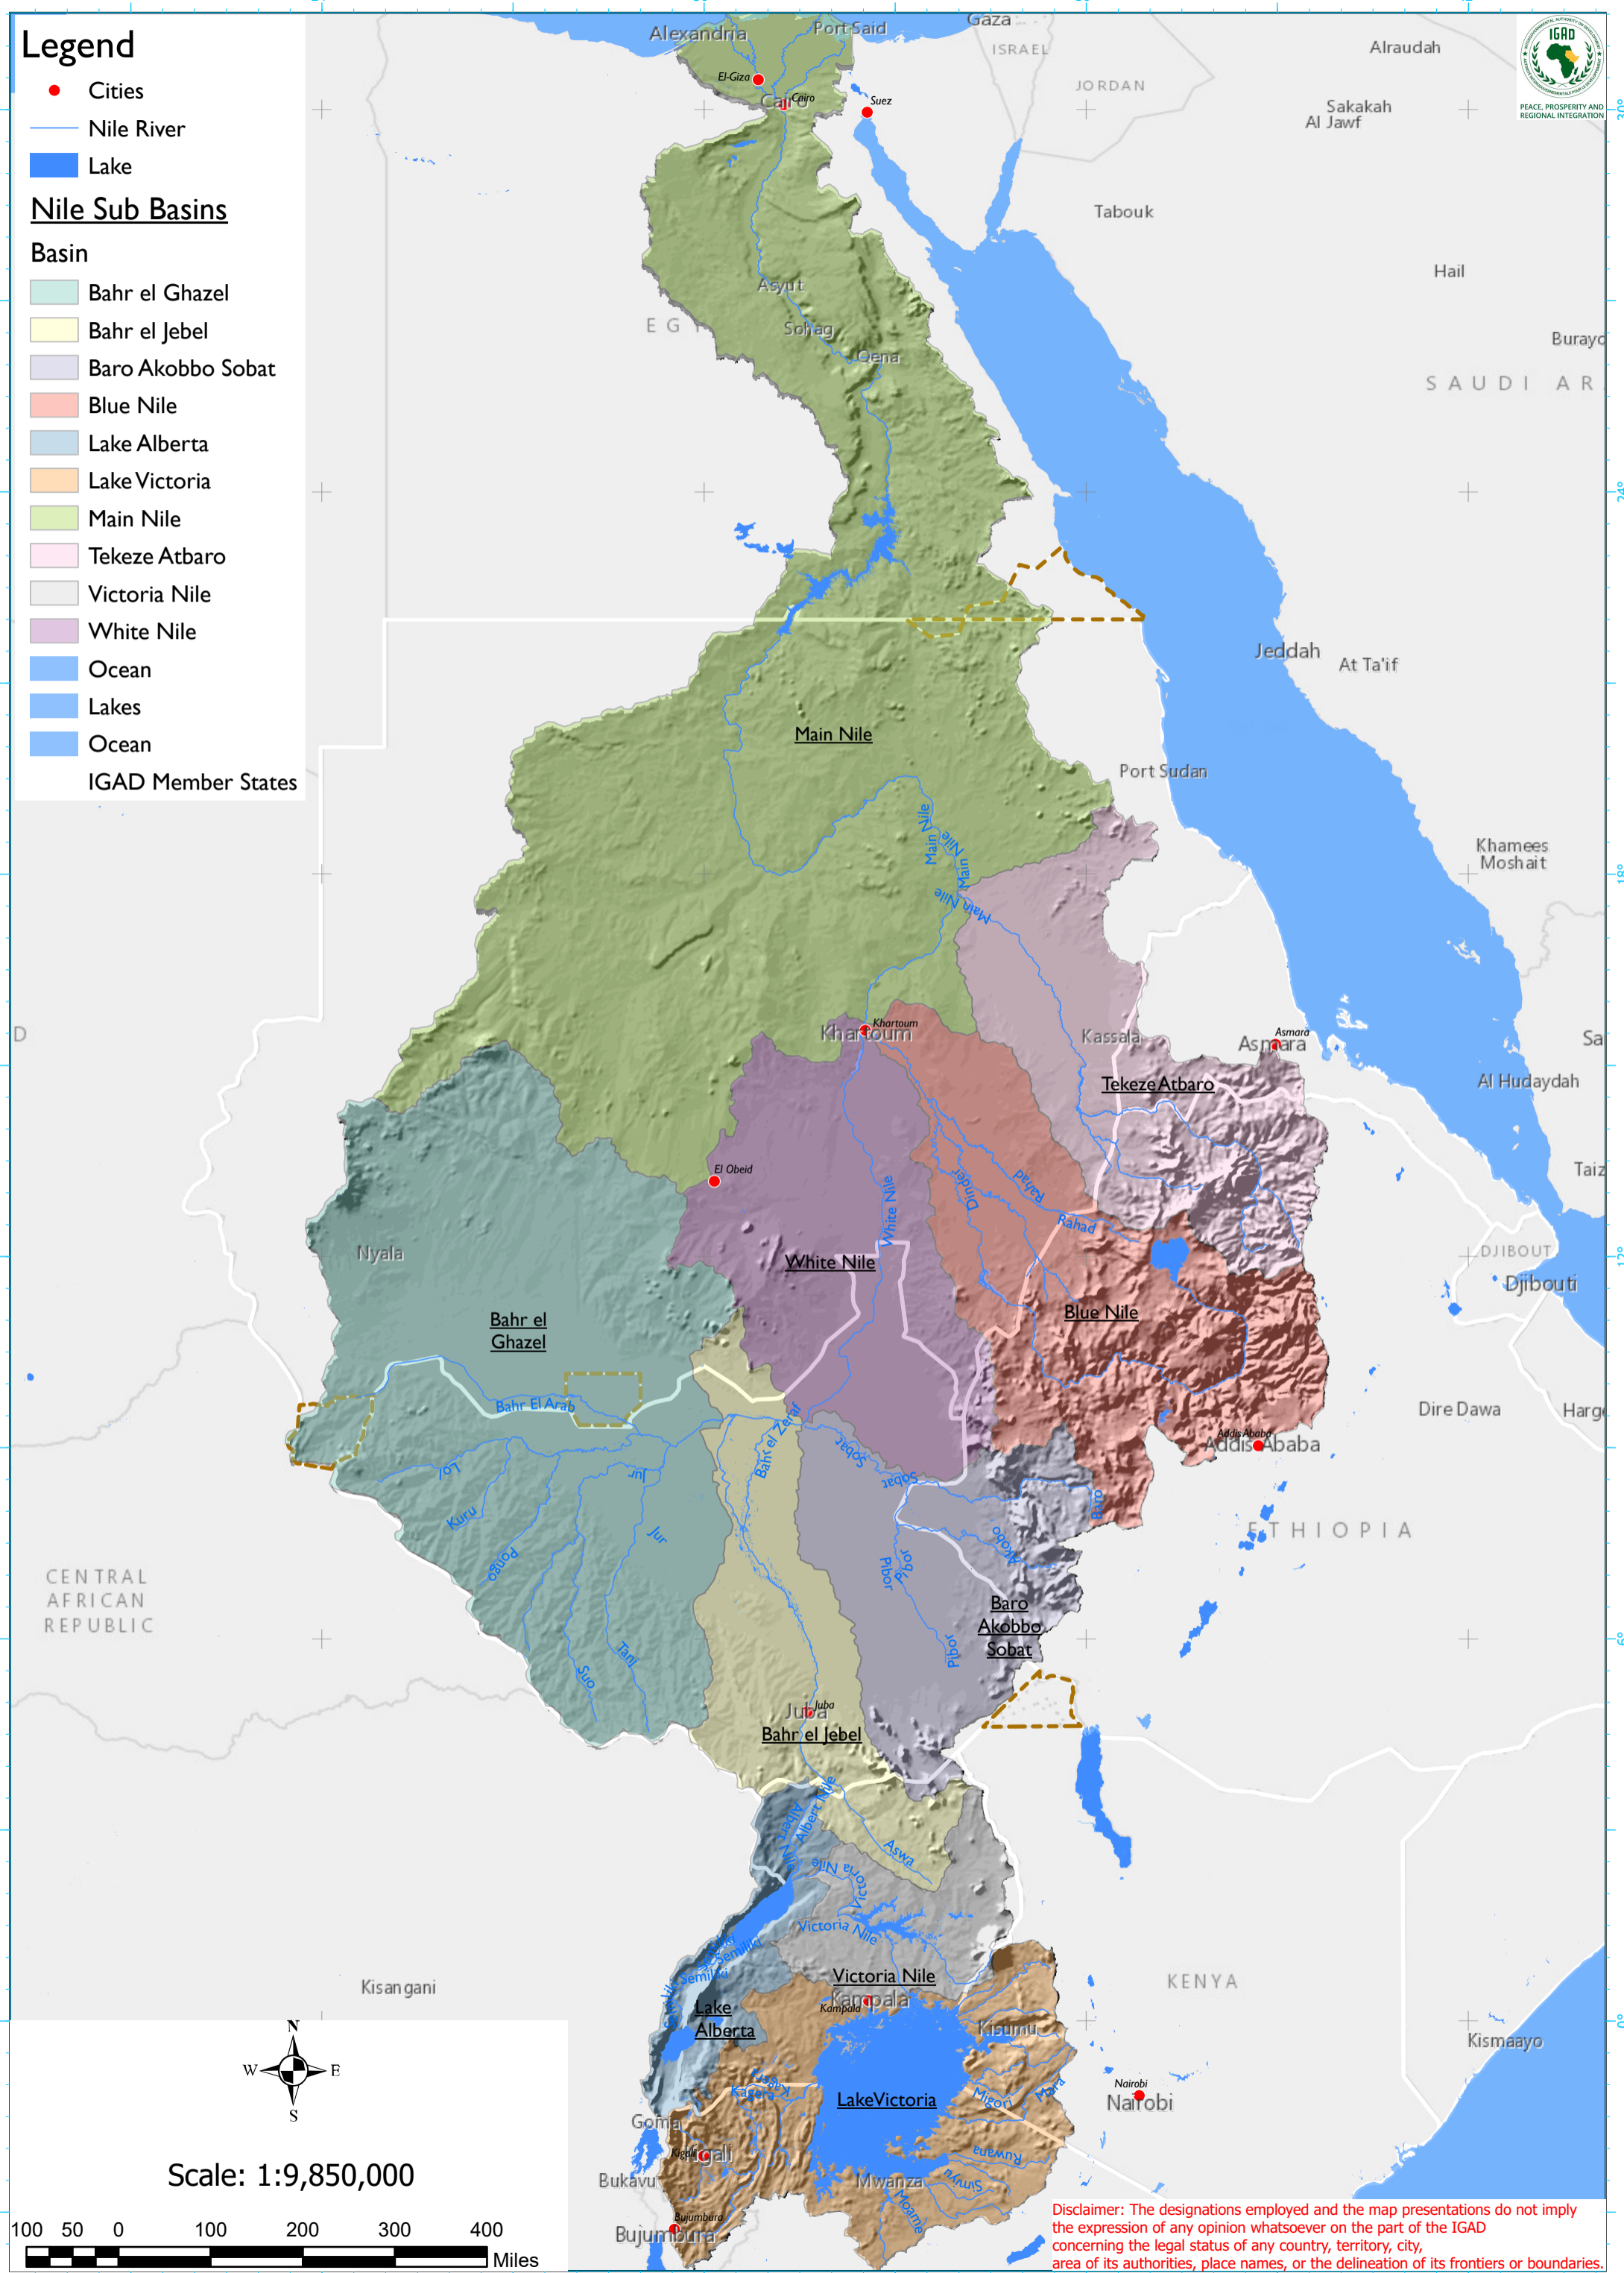

# The Nile River Basin

## Legend

- Cities
- Nile River
- Lake

## Nile Sub Basins

- Basin**
- Bahr el Ghazel
  - Bahr el Jebel
  - Baro Akobbo Sobat
  - Blue Nile
  - Lake Alberta
  - Lake Victoria
  - Main Nile
  - Tekeze Atbaro
  - Victoria Nile
  - White Nile

- Ocean
- Lakes
- Ocean

IGAD Member States

Scale: 1:9,850,000

**Disclaimer:** The designations employed and the map presentations do not imply the expression of any opinion whatsoever on the part of the IGAD concerning the legal status of any country, territory, city, area of its authorities, place names, or the delineation of its frontiers or boundaries.