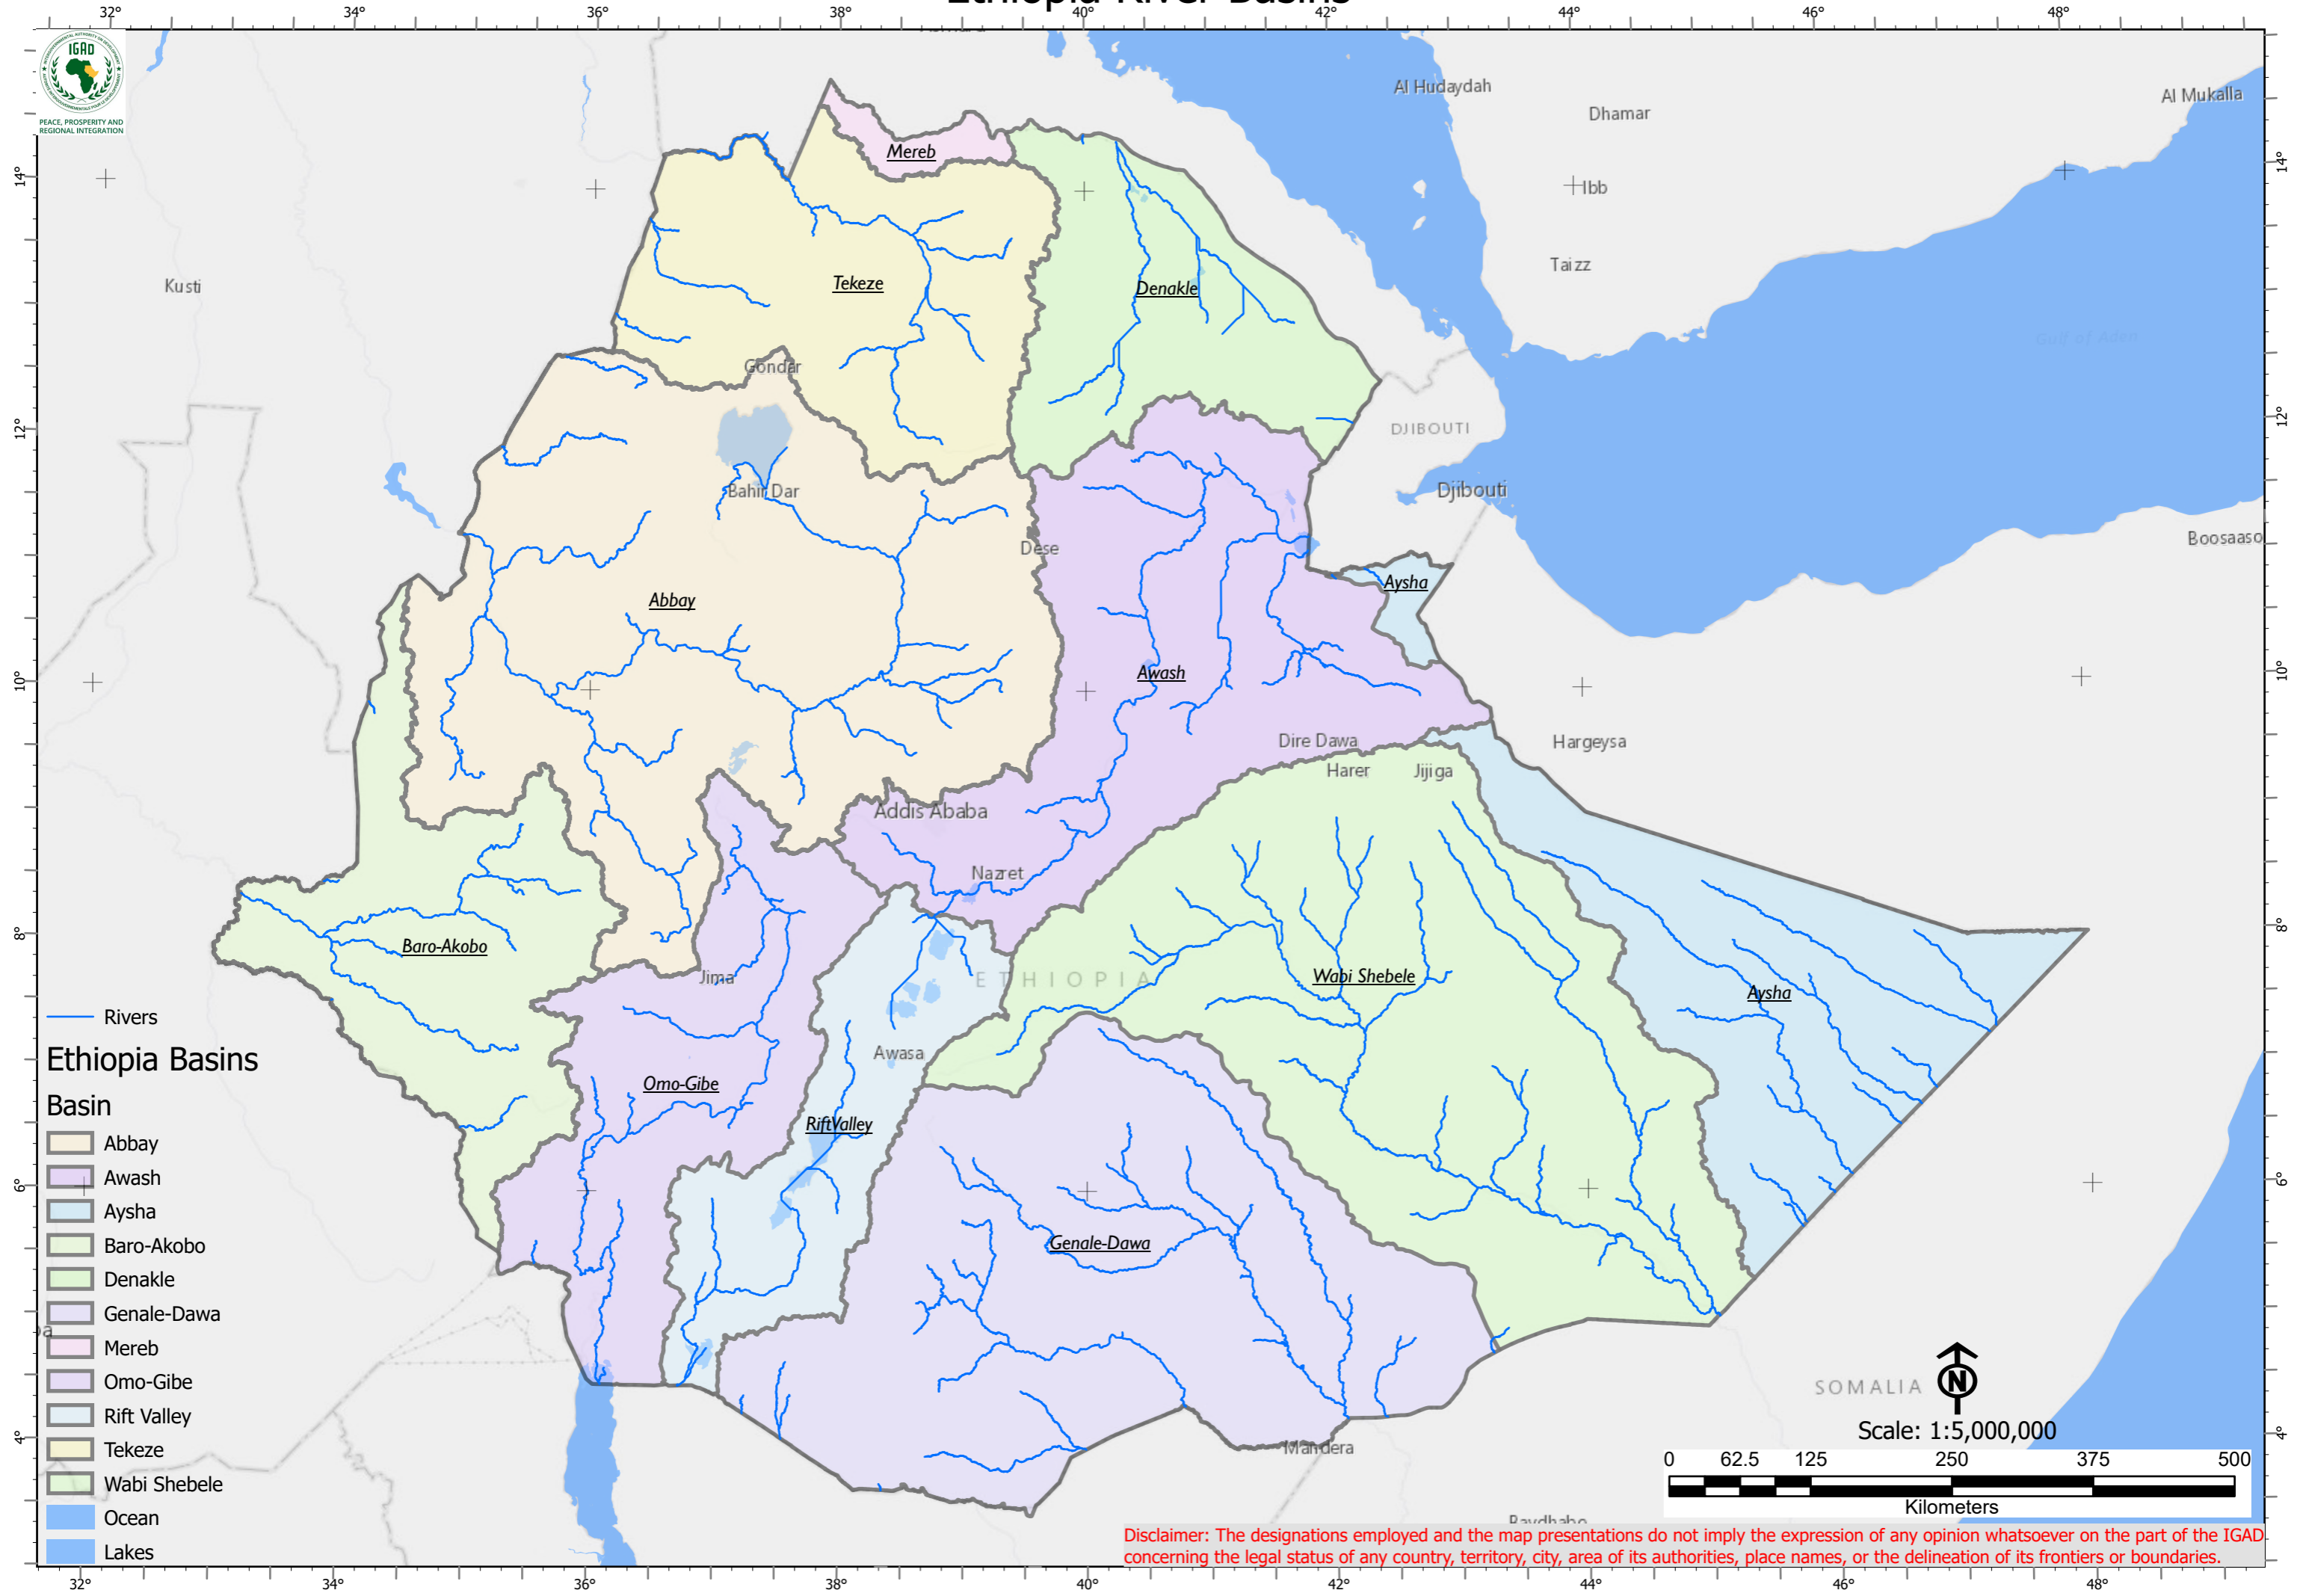

Ethiopia River Basins

- Rivers
- ### Ethiopia Basins
- Basin
- Abbay
 - Awash
 - Aysha
 - Baro-Akobo
 - Denakle
 - Genale-Dawa
 - Mereb
 - Omo-Gibe
 - Rift Valley
 - Tekeze
 - Wabi Shebele
 - Ocean
 - Lakes

Disclaimer: The designations employed and the map presentations do not imply the expression of any opinion whatsoever on the part of the IGAD concerning the legal status of any country, territory, city, area of its authorities, place names, or the delineation of its frontiers or boundaries.